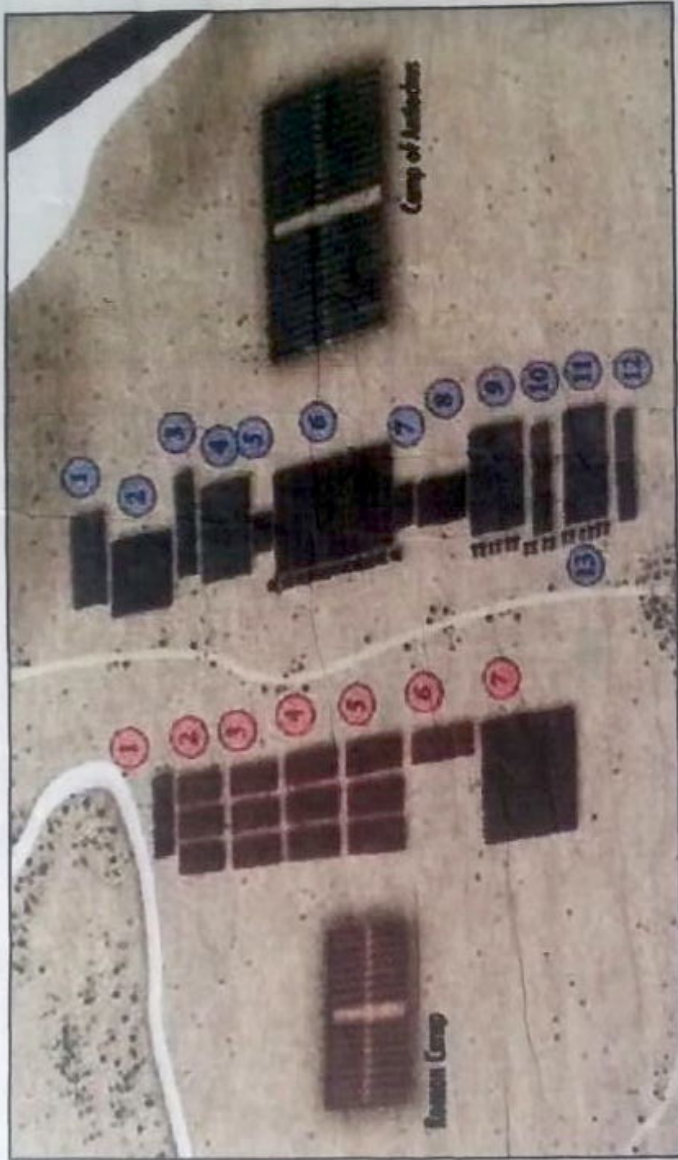

MAGNESIA 190 B.C

Desplegament Romà

Comand.	1 Alae Cavalry
A	2 Latin Alae
B	3 Roman Legio
C	4 Roman legio
	5 Latin Alae
	6 Peltastes 3,000 thureophoroy
	7 Cavalry 3000

Roman order of battle

- 4,400 Hoplite heavy inf. (Reserve in Roman Camp)
- 31,200 Legionary heavy Infantry
- 12,600 Light Infantry
- 1,000 Missile troops
- 3,800 Medium cavalry
- 1,200 Heavy cavalry
- 4 Artillery Units
- 15 Elephants
- 54,200 men in all

Desplegament Seleucida

Comand.	X
1 Dahae Cavalry 1,200	
2 Agryaspides Inf 10,000	
3 Agema Cavalry 1,000	
4 Catapraets Cavalry 3,000	
5 Galateans 1,500	
6 Phalangites 16,000	
7 Galateans 1,500	
8 Light Inf 4,700	
9 Catapraets Cavalry 3,000	
10 Regia ala Cavalry 1,000	
11 galatian cavalry 2,500	
12 Tarantines Cavalry 500	
13 Seleucid Chariots	

99 Indian elephant

Seleucid order of battle

- 16,000 Heavy infantry in phalanxes
- 10,000 Hoplite Heavy infantry
- 5,100 Medium Cavalry
- 4,400 Missile troops
- 4,800 Light infantry
- 2,100 Heavy cavalry
- 6,000 Cataphract cavalry
- 2,000 Mounted archers
- 3,000 Light cavalry
- 55 Elephants
- Many Chariots